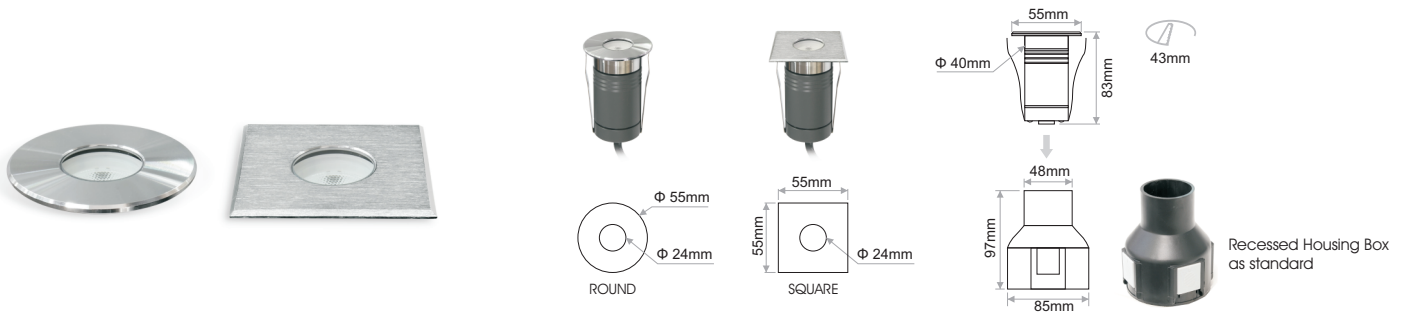

HYDRA

Installation Manual

1

Attention
Switch off the main power.

For cable connection you must use IP67/IP68 connects or junction box.